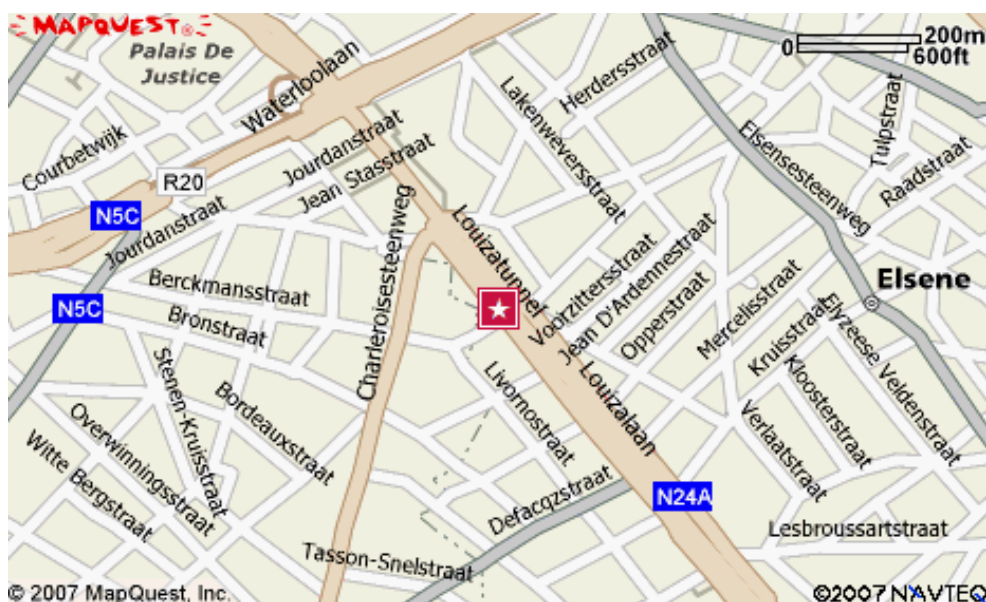

PLAN D'ACCES

L'ATELIER COGNOS PLANNING se tiendra dans les locaux du Centre d'Affaires

REGUS BRUXELLES

Brussels Stéphanie Square Centre

Avenue Louise 65, box 11 - 1050 Brussels - Belgium

Tél. : 02 535 7711 - Fax : 02 535 7700

By Road: FROM LIEGE/LEUVEN=E-40

Take exit nr.18
Turn left and go straight on and turn right before you reach 'Bois de la Cambre'.
This is Avenue Louise.
Go straight on to Place Stéphanie.

By Air: FROM BRUSSELS INTERNATIONAL AIRPORT

(Zaventem) is only 20 minutes away from Regus Stéphanie Square.

Taxi's wait outside the Airport. The train is much easier:
go to Bruxelles-Midi and take the subwayline 2 towards Louise. Only 2 minutes away By foot.